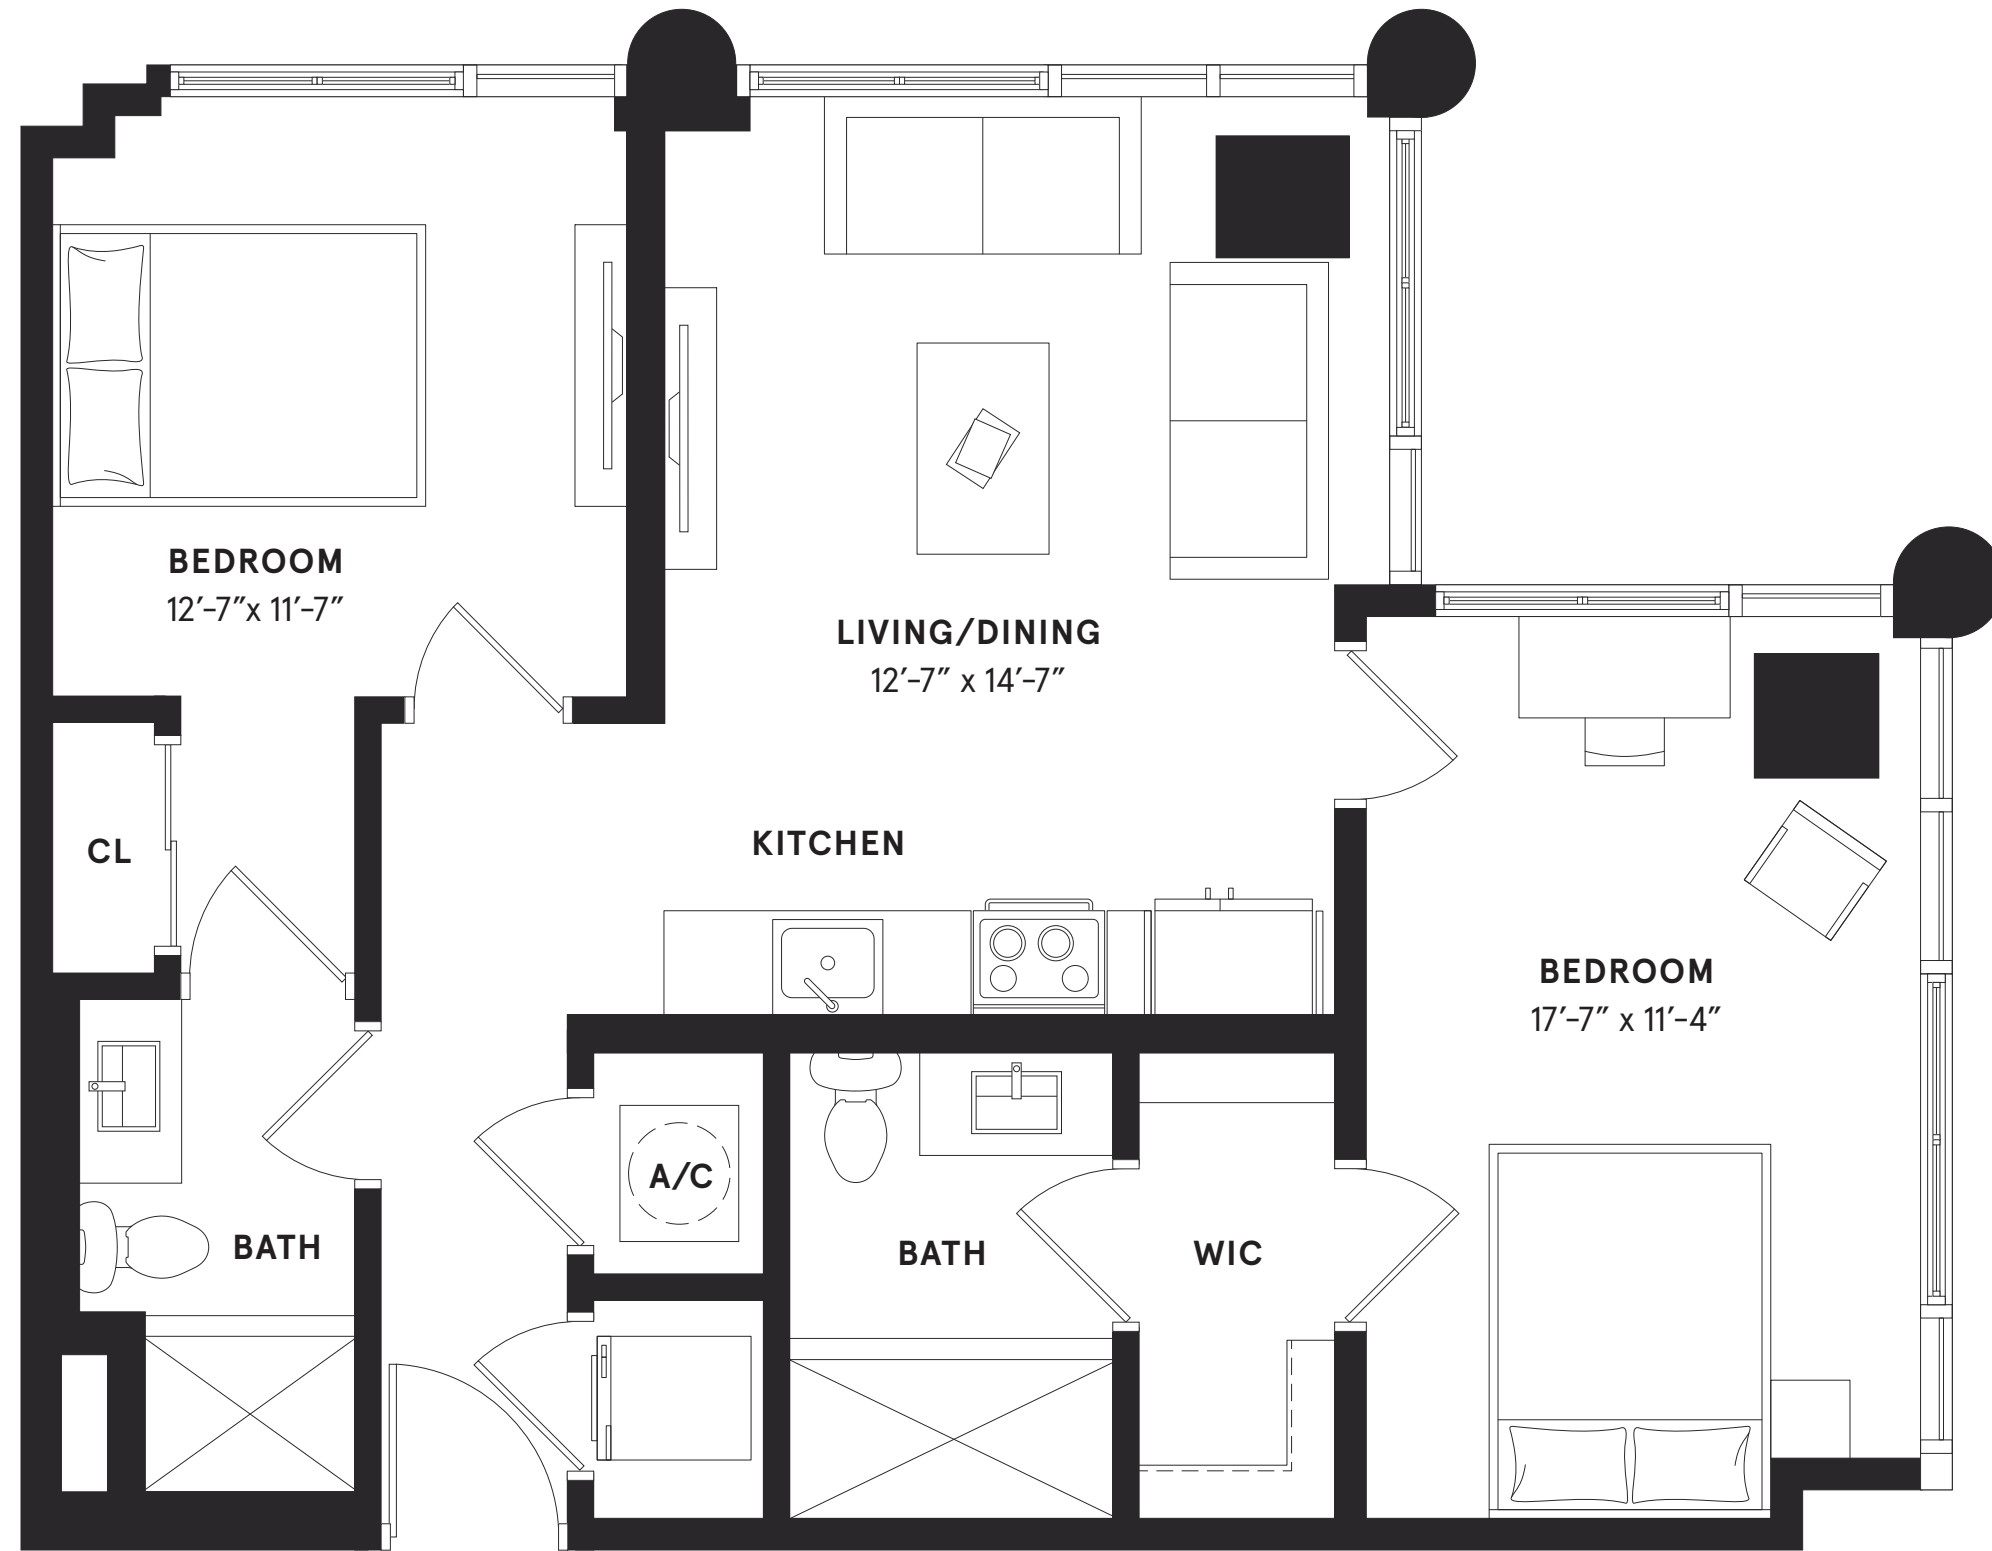

913 SQFT

Level 2 Floor Plan

Elevator/Stairs/Patio

29
WYN
WEST

Unit Type A

2 Bed
2 Bath

29WYN WEST
2828 NW 1st Ave, Miami, FL 33127

Tel. 786-875-2512 | info@29wyn.com | 29wyn.com